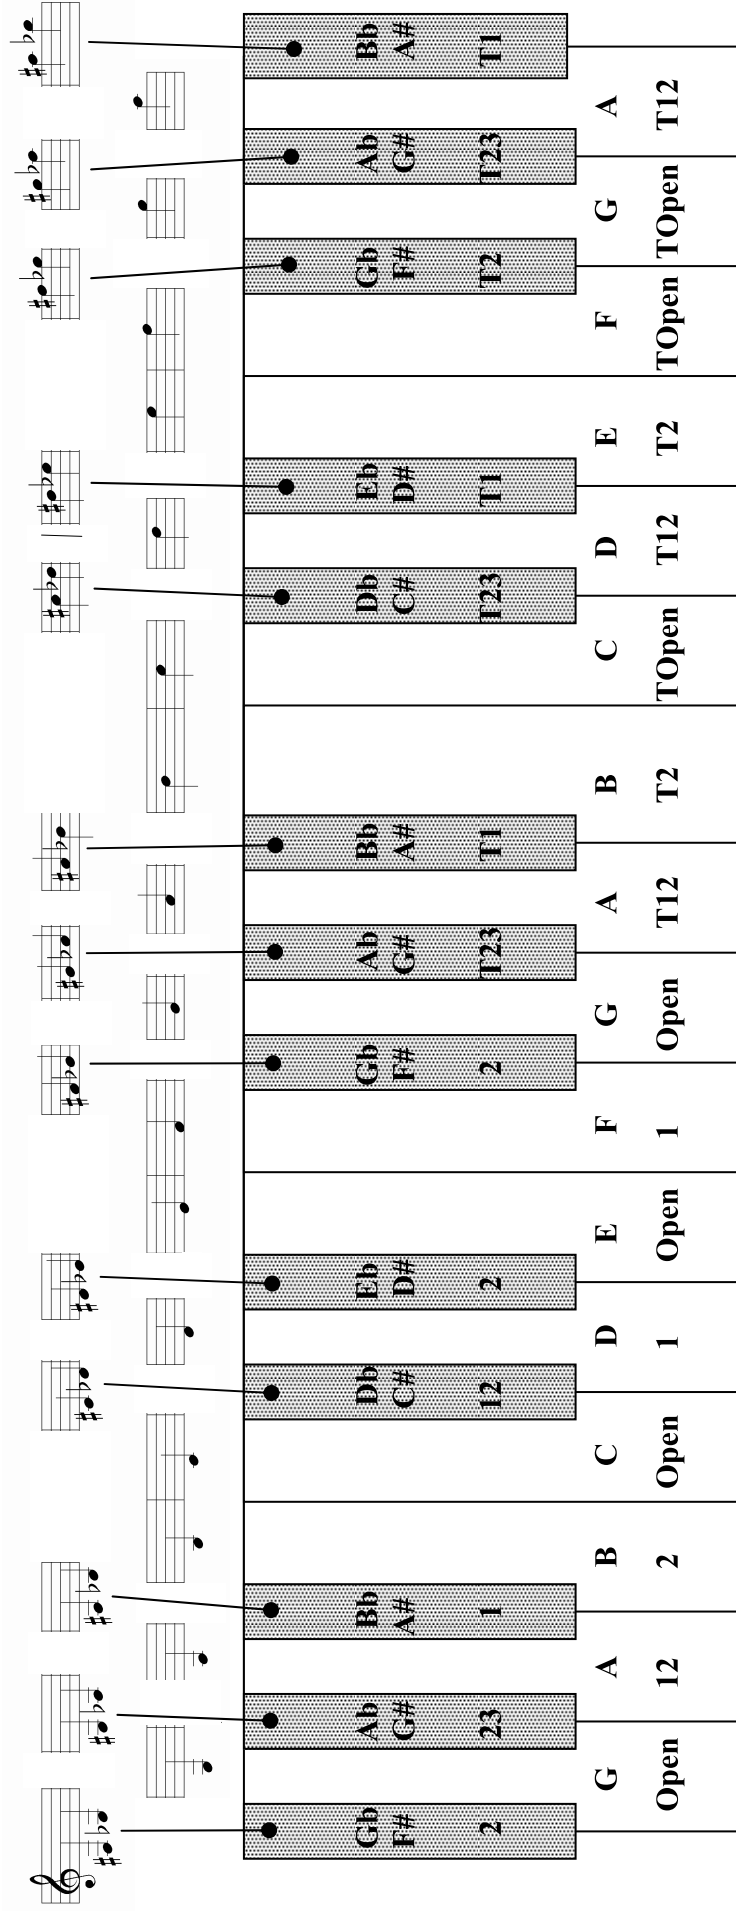

Double Horn (F and B \flat) Fingerings Keyboard Visualization

FLAT SIGN Go down one half step (or one key)

NATURAL SIGN Cancels any flat or sharp

SHARP SIGN Go up one half step (or one key)