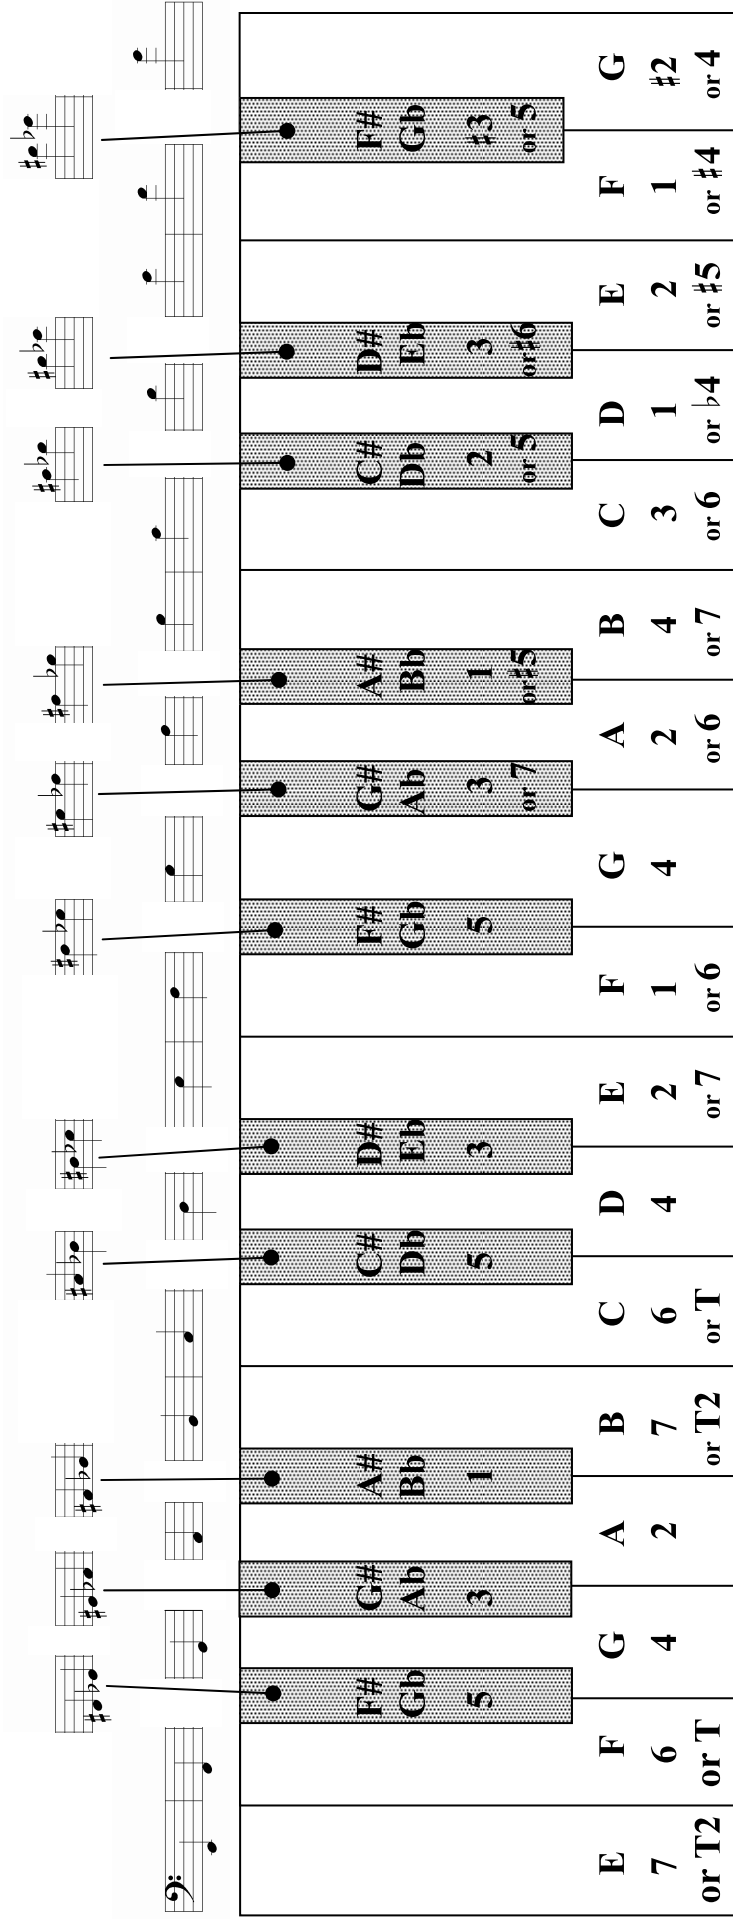

Trombone Positions Keyboard Visualization

FLAT SIGN Go down one half step (or one key)

NATURAL SIGN Cancels any flat or sharp

SHARP SIGN Go up one half step (or one key)