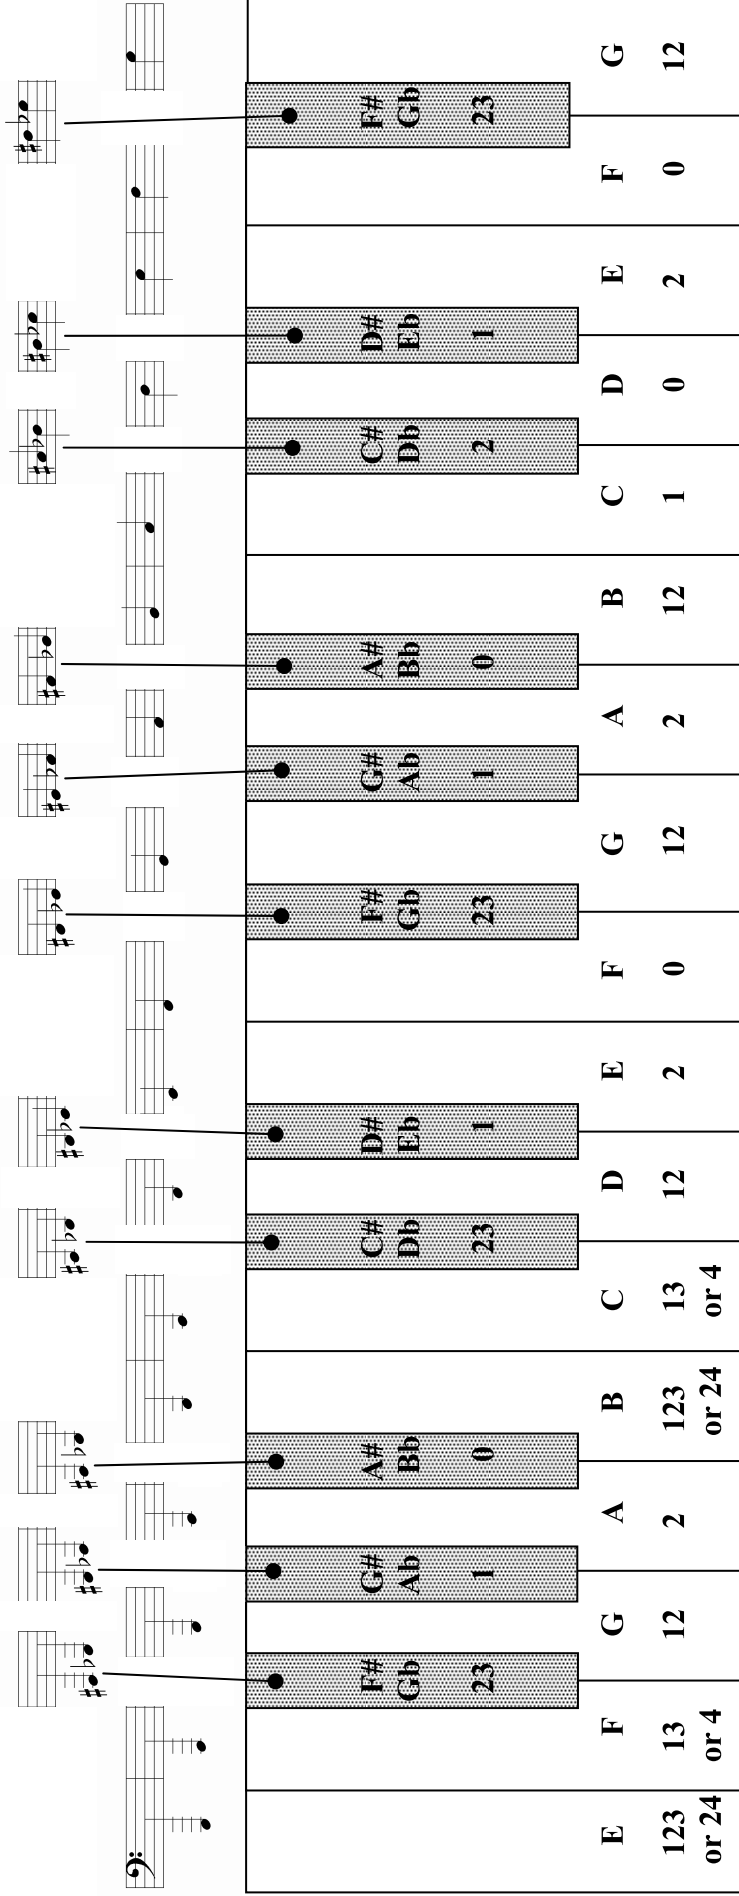

B♭ Tuba Fingerings Keyboard Visualization

FLAT SIGN Go down one half step (or one key)

NATURAL SIGN Cancels any flat or sharp

SHARP SIGN Go up one half step (or one key)